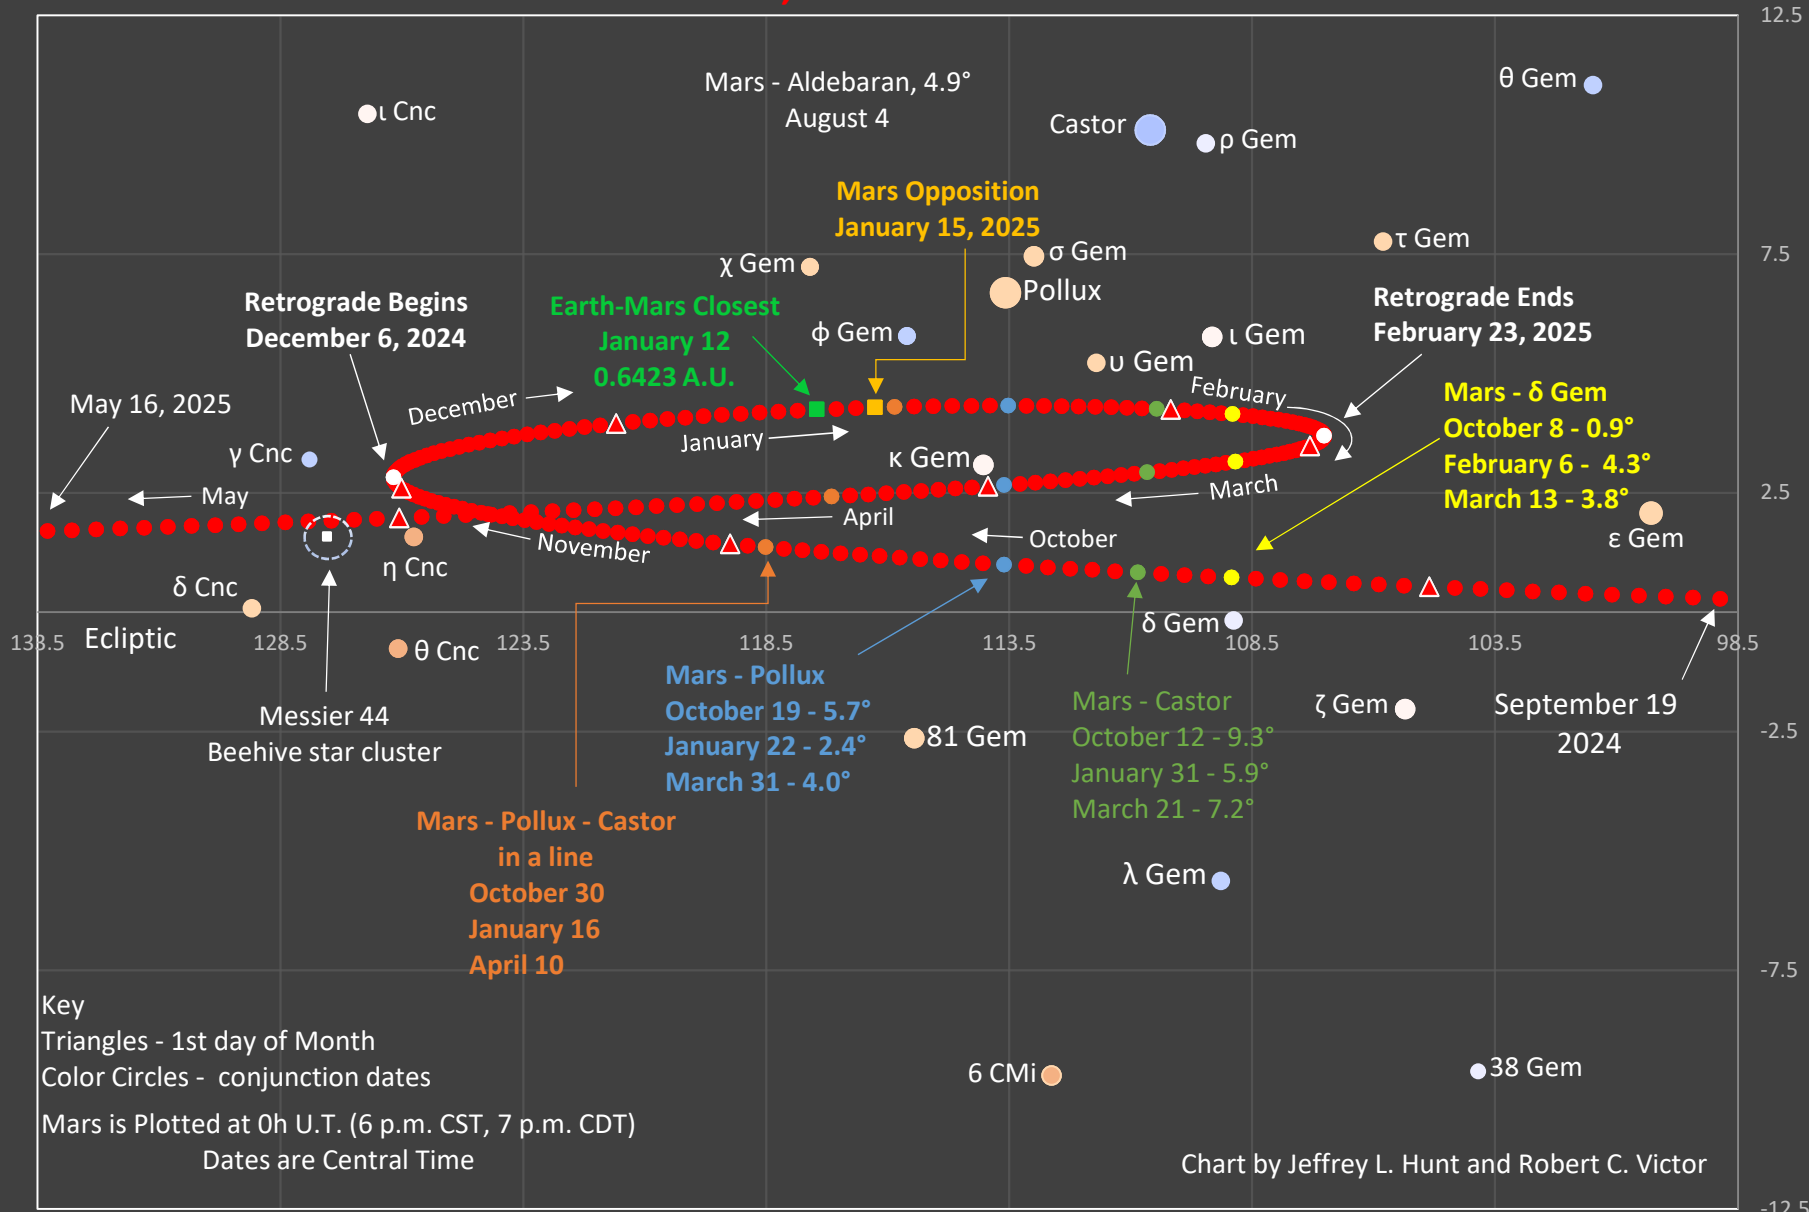

Mars, 2024-2025

Mars - Aldebaran, 4.9°
August 4

Mars Opposition
January 15, 2025

Earth-Mars Closest
January 12
0.6423 A.U.

Retrograde Begins
December 6, 2024

Retrograde Ends
February 23, 2025

Mars - δ Gem
October 8 - 0.9°
February 6 - 4.3°
March 13 - 3.8°

Mars - Pollux
October 19 - 5.7°
January 22 - 2.4°
March 31 - 4.0°

Mars - Castor
October 12 - 9.3°
January 31 - 5.9°
March 21 - 7.2°

Mars - Pollux - Castor
in a line
October 30
January 16
April 10

May 16, 2025

May

December

January

November

April

October

March

138.5 Ecliptic

128.5

123.5

118.5

113.5

108.5

103.5

98.5

Messier 44
Beehive star cluster